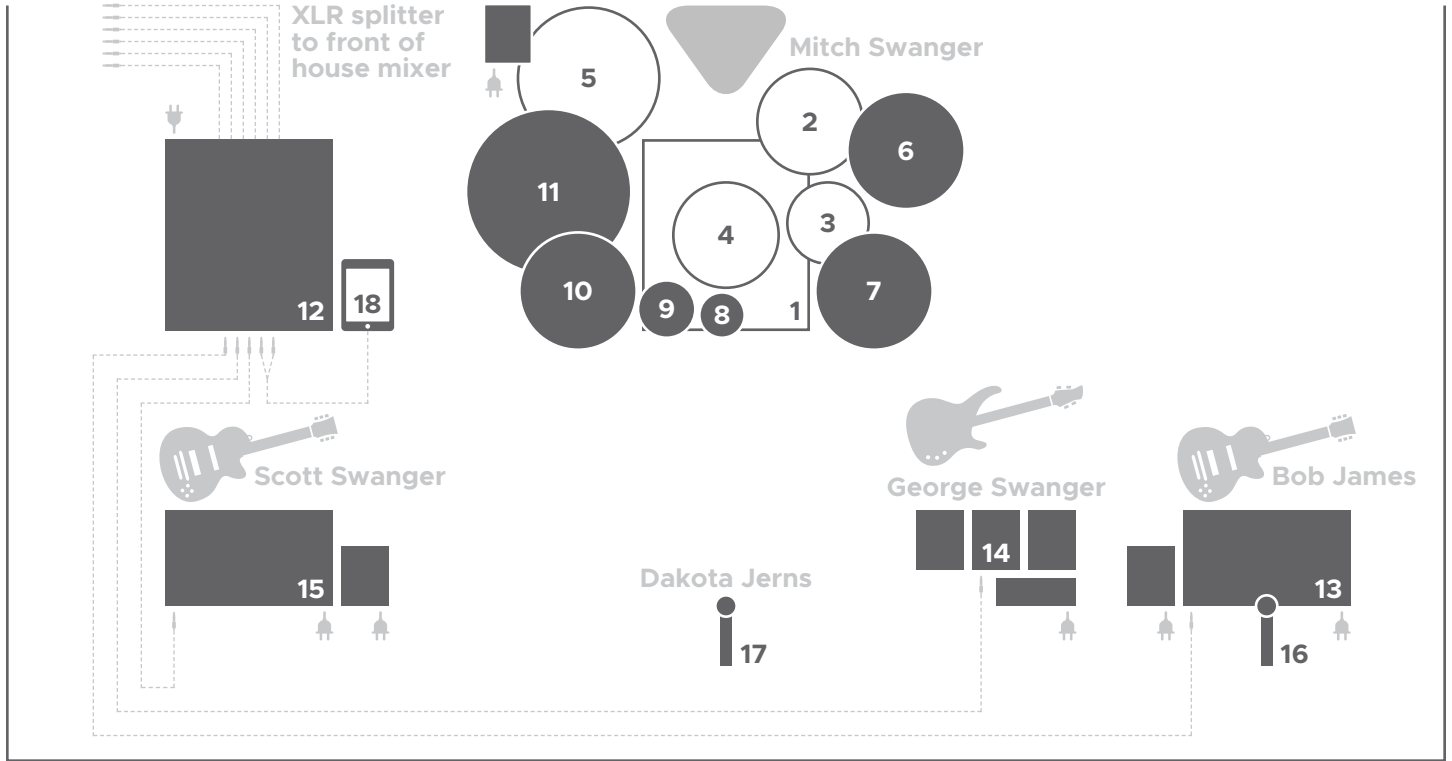

# SILENT X THEORY

## STAGE PLOT / INPUT LIST

### PEARL REFERENCE

1. 22" Kick Drum
2. 14" Snare
3. 10" Tom
4. 12" Tom
5. 16" Floor Tom
6. 14" High Hat
7. 15" Crash
8. 7" Splash
9. 10" Splash
10. 16" Crash
11. 21" Ride

12. In-ear Monitor System
- ⊗ 13. Kemper Stage Guitar Profiler
- ⊗ 14. Darkglass Alpha Omega Ultra Dual Bass Preamp/OD Pedal
- ⊗ 15. Kemper Stage Guitar Profiler
- ⊗ 16. Shure BLX24R/SM58 Wireless Microphone
- ⊗ 17. Shure BLX24R/SM58 Wireless Microphone
- ⊗ 18. iPad (BACKING TRACKS)

⊗ = XLRs to front of house mixer (6 TOTAL)